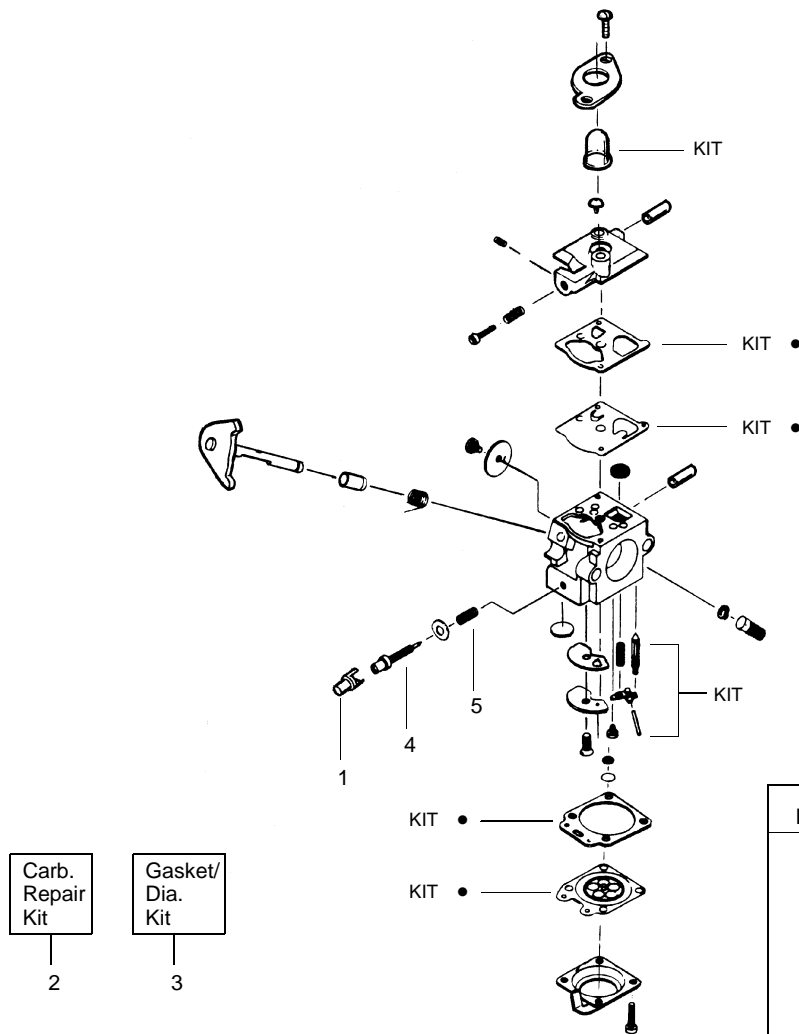

PARTS LIST NO. 530087796		WEEDEATER® PARTS LIST	MODEL(s) PL200 European	
DATE 7/02/02	REPLACES 530087796-6/8/01		Note: Illustration may differ from actual model due to design changes	PAGE NO. 4

Carburetor Assembly #530069754

Ref.	Part No.	Description
1.	530038403	Limiter Cap
2.	530069842	Carburetor Repair Kit (KIT = Indicates Contents)
3.	530069844	Gasket Diaphragm Kit (• = Indicates Contents)
4.	530035341	Needle-Idle
5.	530035342	Spring-Idle Needle