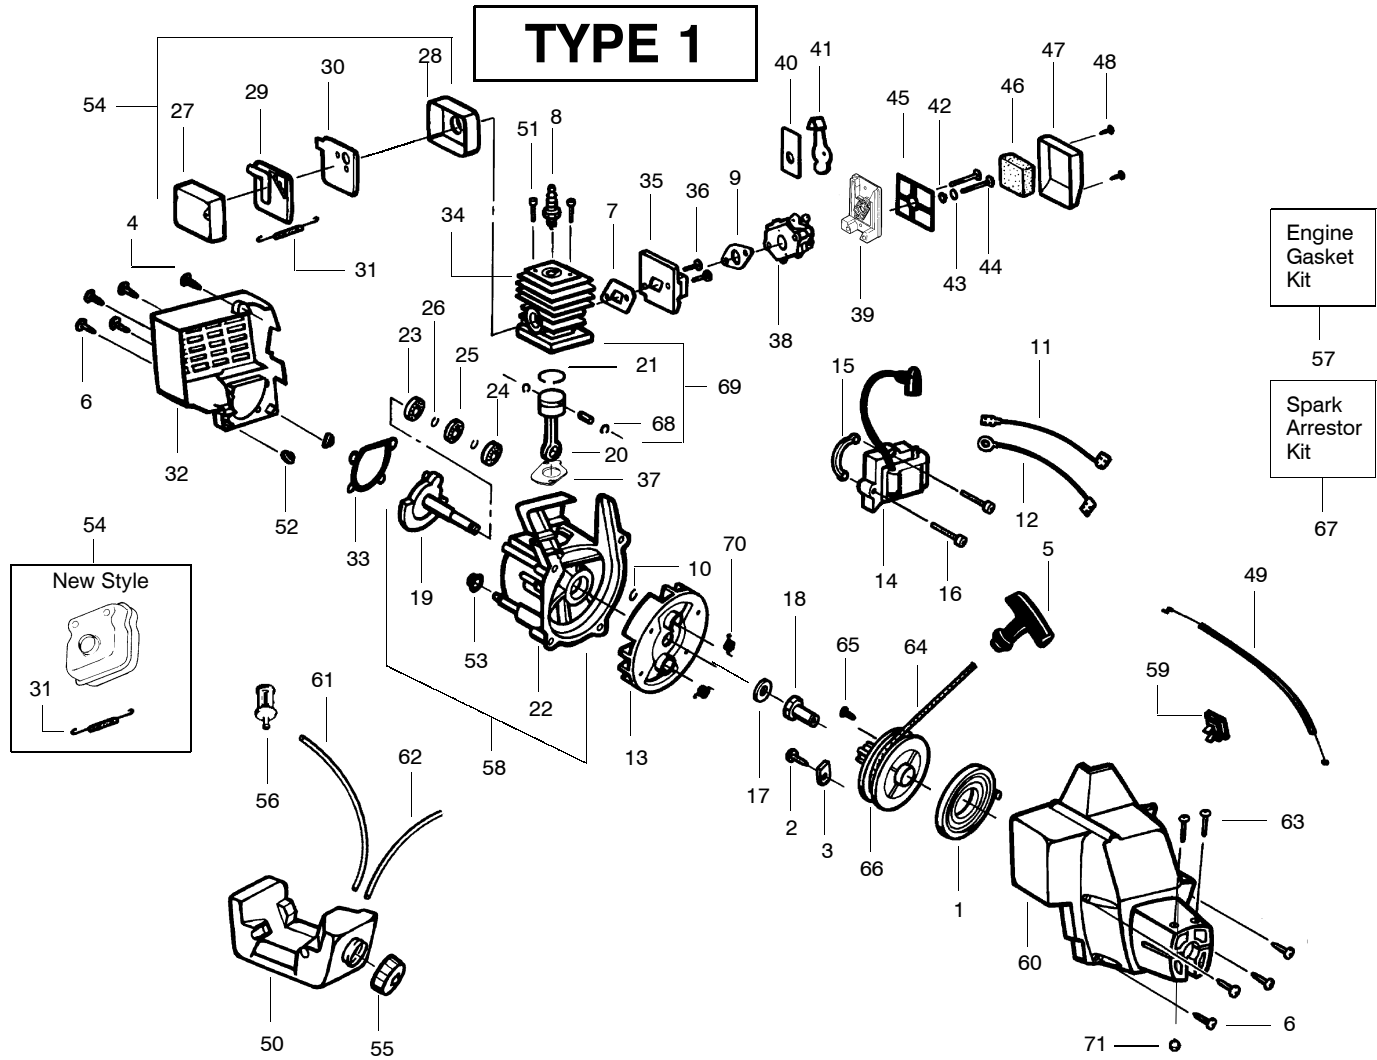

⚠ WARNING
 All repairs, adjustments and maintenance not described in the Operator's Manual must be performed by qualified service personnel.

TYPE 1,2

Ref.	Part No.	Description	Ref.	Part No.	Description
1.	530053428	Drive Shaft	15.	952701705	Cutting Head Ass'y. (Incl. 16-19)
2.	530015886	Screw-Throttle Hsg.	16.	530095773	Hub Ass'y.
3.	530402027	Throttle Lever	17.	530053241	Spring-Return
4.	530402025	Throttle Hsg. (Right)	18.	530401957	Retainer-Spool
5.	530402026	Throttle Hsg. (Left)	19.	952701706	Spool w/Line
6.	530094673	Handle Ass'y.	20.	530402028	Throttle Lock
7.	530015820	Bolt-Handle/Shield	21.	530069572	Switch
8.	530094847	Clamp-Assist Handle	22.	530047307	Lead Wire Ass'y.
9.	530016118	Wingnut	23.	530042093	Spring
10.	530094543	Dust Cup			
11.	530071421	Drive Shaft Hsg. Ass'y.			
12.	530052286	Line Limiter			
13.	530015814	Screw-Line Limiter			
14.	530069666	Shield Kit Ass'y. (Incl. 12 & 13)			
				Not Shown	
				530053640	Shaft Warning Decal
				530047665	Stop Decal

✓ = NEW PART NUMBER FOR THIS IPL * = REFER TO THE SERVICE REFERENCE INDICATED FOR MORE INFORMATION. (LOCATED AT END OF IPL)

PARTS LIST NO. 530087796		WEEDEATER® PARTS LIST	MODEL(s) PL200 European
DATE 7/02/02	REPLACES 530087796-6/8/01		Note: Illustration may differ from actual model due to design changes

Carburetor Assembly #530069754

Ref.	Part No.	Description
1.	530038403	Limiter Cap
2.	530069842	Carburetor Repair Kit (KIT = Indicates Contents)
3.	530069844	Gasket Diaphragm Kit (• = Indicates Contents)
4.	530035341	Needle-Idle
5.	530035342	Spring-Idle Needle