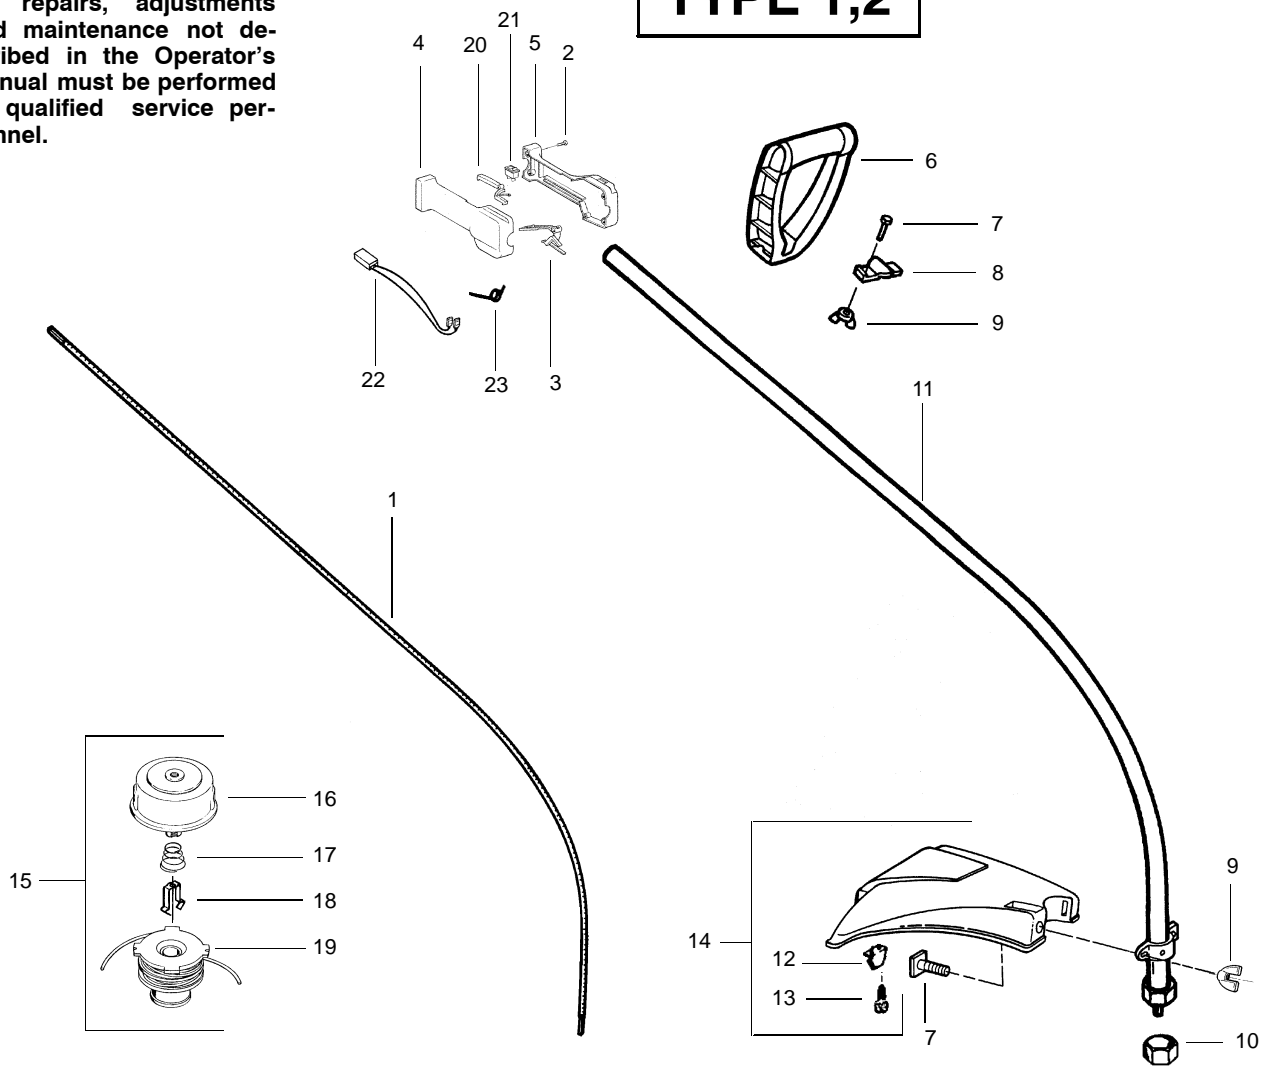

⚠ WARNING
 All repairs, adjustments and maintenance not described in the Operator's Manual must be performed by qualified service personnel.

TYPE 1,2

Ref.	Part No.	Description	Ref.	Part No.	Description
1.	530053428	Drive Shaft	15.	952701705	Cutting Head Ass'y. (Incl. 16-19)
2.	530015886	Screw-Throttle Hsg.	16.	530095773	Hub Ass'y.
3.	530402027	Throttle Lever	17.	530053241	Spring-Return
4.	530402025	Throttle Hsg. (Right)	18.	530401957	Retainer-Spool
5.	530402026	Throttle Hsg. (Left)	19.	952701706	Spool w/Line
6.	530094673	Handle Ass'y.	20.	530402028	Throttle Lock
7.	530015820	Bolt-Handle/Shield	21.	530069572	Switch
8.	530094847	Clamp-Assist Handle	22.	530047307	Lead Wire Ass'y.
9.	530016118	Wingnut	23.	530042093	Spring
10.	530094543	Dust Cup			
11.	530071421	Drive Shaft Hsg. Ass'y.			
12.	530052286	Line Limiter			
13.	530015814	Screw-Line Limiter			
14.	530069666	Shield Kit Ass'y. (Incl. 12 & 13)			
				Not Shown	
				530053640	Shaft Warning Decal
				530047665	Stop Decal

✓ = NEW PART NUMBER FOR THIS IPL * = REFER TO THE SERVICE REFERENCE INDICATED FOR MORE INFORMATION. (LOCATED AT END OF IPL)

PARTS LIST NO. 530087796		WEEDEATER® PARTS LIST	MODEL(s) PL200 European
DATE 7/02/02	REPLACES 530087796-6/8/01		Note: Illustration may differ from actual model due to design changes

Carburetor Assembly #530069754

Ref.	Part No.	Description
1.	530038403	Limiter Cap
2.	530069842	Carburetor Repair Kit (KIT = Indicates Contents)
3.	530069844	Gasket Diaphragm Kit (• = Indicates Contents)
4.	530035341	Needle-Idle
5.	530035342	Spring-Idle Needle