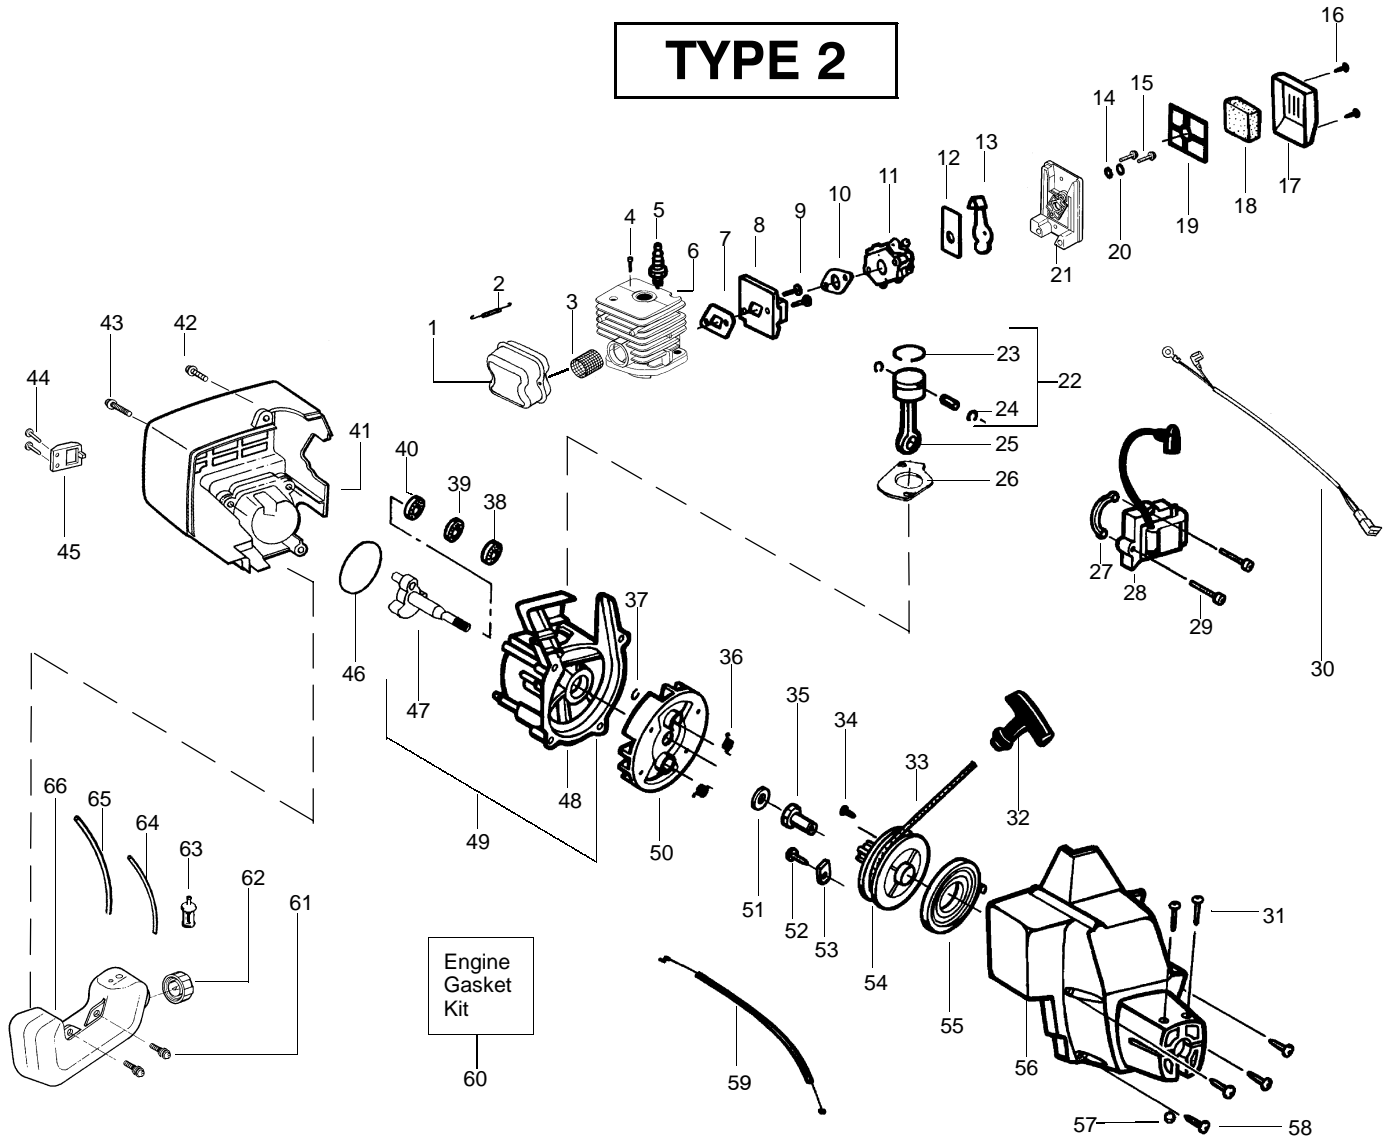

TYPE 2

Ref.	Part No.	Description	Ref.	Part No.	Description	Ref.	Part No.	Description
1.	530071390	Kit - Muffler (incl. 2, 3)	23.	530055120	Piston Ring	48.	530012491	Assy-Crankcase (Incl. 38-40)
2.	530042088	Muffler Spring	24.	530015162	Retainer-Piston Pin	49.	530071360	Assy-C'case & C'shaft (Incl. 37,47,48)
3.	530071391	Kit-Spark Screen	25.	530069615	Assy-Connecting Rod	50.	530069886	Assy-Flywheel
4.	530015953	Screw-Cylinder	26.	530069913	Gasket-Cylinder(kit)	51.	530015828	Washer-Flat
5.	952030249	Spark Plug (RCJ 6Y)	27.	530036145	Spacer-Module	52.	530016224	Screw
6.	530069909	Kit - Cylinder	28.	530039163	Ignition Module	53.	530053985	Retainer-Pulley
7.	530069913	Gasket-Cyl/Carb.(kit)	29.	530015954	Screw	54.	530069400	Kit-Starter Pulley (Incl. 34)
8.	530056403	Adaptor-carb.	30.	530047278	Assy-Leadwire	55.	530042085	Spring-Starter
9.	530016014	Screw	31.	530015767	Screw	56.	530071286	Assy-Fan Housing
10.	530071363	Gasket-Carb.(kit)	32.	530027569	Handle-Starter	57.	530015768	Locknut
11.	530069754	Kit-Carb. (WA226) (Incl. Limiter Cap)	33.	530069232	Kit - Rope	58.	530015810	Screw
12.	530038747	Plate-Choke Mounting	34.	530016080	Screw	59.	530071548	Kit-Throttle Cable
13.	530038686	Lever-Choke	35.	530027953	Coupling-Drive	60.	530069913	Kit-Engine Gasket (Incl. 7,10,26,46)
14.	530015254	Washer	36.	530023817	Spring-Starter Dog	61.	530016379	Retainer-Fuel Tank
15.	530015887	Screw	37.	530015941	Retain. Ring-C'shaft	62.	530014347	Assy-Fuel Cap
16.	530015880	Screw	38.	530055728	Bearing-Outer	63.	530095646	Assy-Fuel Pickup
17.	530036568	Cover-Air Box	39.	530071615	Kit-C'case Seal	64.	530069247	Kit-Fuel Line
18.	530036575	Foam-Air Filter	40.	530032125	Bearing-Inner	65.	530069216	Kit-Fuel Line
19.	530036569	Plate-Air Filter Support	41.	530038685	Shroud	66.	530049379	Assy-Fuel Tank (Incl. cap,filter,lines)
20.	530015852	Spacer-Choke	42.	530015934	Screw			
21.	530052431	Box-Air	43.	530015810	Screw			
22.	530069987	Kit - Piston (Incl. 23, 24)	44.	530015675	Screw			
			45.	530037045	Guard-Muffler			
			46.	530069913	O-Ring-C'case(kit)			
			47.	530054753	Assy-Crankshaft			

✓ = NEW PART NUMBER FOR THIS IPL   * = REFER TO THE SERVICE REFERENCE INDICATED FOR MORE INFORMATION. (LOCATED AT END OF IPL)